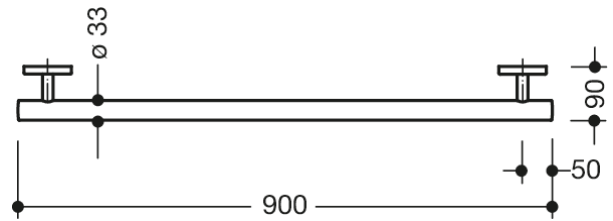

Similar picture

Dimensions in mm

#### System 800 K Support rail

- straight rail with supports straight to the wall and roses
- for holding on to and providing support
- support rail made of high-quality polyamide according to HEWI colour chart
- supports and roses made of high-quality polyamide in the HEWI colour 99 (pure white)
- with continuous, corrosion resistant steel core
- length 900 mm, diameter of rail 33 mm, 90 mm deep
- wall connection with discreet supports (diameter 18 mm) perpendicular to wall and flat roses
- rose diameter 80 mm, cap height 13 mm
- easy installation due to individually mountable fixing plates made of high-quality stainless steel for hanging the support rail
- including non-corrosive HEWI fixing material
- Please note when using with hanging seats: Compatibility check required.
- A detailed list of possible combinations of hand rails, L-shaped rails and shower handrails with matching hanging seats can be found in our online catalogue in the download area of the respective product.